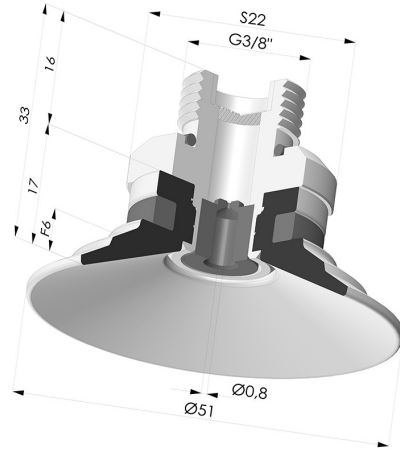

TECHNICAL INFORMATION

- Arrow :** 6 mm
Category : Plates
Contact lip diameter : 51 mm
Height (in mm) : 33
Horizontal force : 88 N
inner barrel diameter : Male G3/8"
Number of bellows : 0.5 Bellows
Range : Suction cup
Series : 9
Shape : Plate
Vertical force : 44 N

Variants:

Variant reference:
9 50SL 38D-2-GIC

- Color: Red food-grade CE certification
 - Matter: Silicone
 - Shore Hardness: SH60

Variant reference:
9 50SLT 38D-2-GIC

- Color: Translucent
 - CE food certified
 - Matter: Silicone
- Shore Hardness: SH60

Variant reference:
9 50NI 38D-2-GIC

- Color: Black
 - Matter: Nitrile
- Shore Hardness: SH50

Related products:

Flat Suction Cup Series 9, Ø 50 mm

Product reference: 9 50-- A

Separable Male Fitting 3/8G - with Spray Nozzle