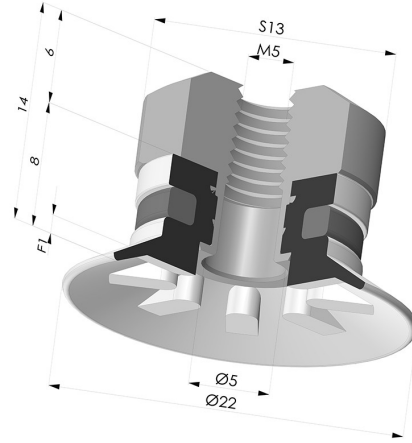

TECHNICAL INFORMATION

Arrow :	1 mm
Category :	Plates
Contact lip diameter :	22
Height (in mm) :	14
Horizontal force :	16 N
inner barrel diameter :	M5
Number of bellows :	0.5 Bellows
Range :	Suction cup
Series :	90
Shape :	Plate
Vertical force :	8 N

Variants:

Variant reference:
90 20SL FM5

- Color: Red food-grade CE certification
 - Matter: Silicone
 - Shore Hardness: SH60

Variant reference:
90 20SLT FM5

- Color: Translucent
 - CE food certified
 - Matter: Silicone
- Shore Hardness: SH60

Variant reference:
90 20NI FM5

- Color: Black
 - Matter: Nitrile
- Shore Hardness: SH50

Related products:

Flat Suction Cup Series 90, Ø 20 mm
 Product reference: 90 20-- A

Separable Female Fitting M5
 Product reference: 9PM5-2