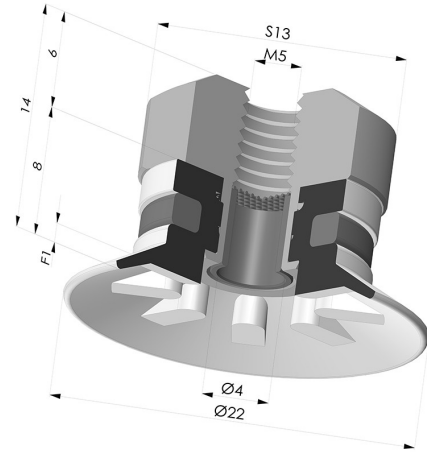

TECHNICAL INFORMATION

Arrow :	1 mm
Category :	Plates
Contact lip diameter :	22
Height (in mm) :	14
Horizontal force :	16 N
inner barrel diameter :	M5
Number of bellows :	0.5 Bellows
Range :	Suction cup
Series :	90
Shape :	Plate
Vertical force :	8 N

Variants:

Variant reference:
90 20SL FM5F

- Color: Red food-grade CE certification
- Matter: Silicone
- Shore Hardness: SH60

Variant reference:
90 20SLT FM5F

- Color: Translucent
- CE food certified
- Matter: Silicone
- Shore Hardness: SH60

Variant reference:
90 20NI FM5F

- Color: Black
- Matter: Nitrile
- Shore Hardness: SH50

Related products:

Flat Suction Cup Series 90, Ø 20 mm
 Product reference: 90 20-- A

Separable Female Fitting M5 - with Filter
 Product reference: 9PM5-2-F