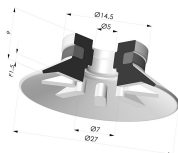

TECHNICAL INFORMATION

Arrow :	1.5 mm
Category :	Plates
Contact lip diameter :	27
Height (in mm) :	15
Horizontal force :	24 N
inner barrel diameter :	M5
Number of bellows :	0.5 Bellows
Range :	Suction cup
Series :	90
Shape :	Plate
Vertical force :	12 N

Variant reference:
90 25NI FM5F

- Color: Black
- Matter: Nitrile
- Shore Hardness: SH50

Related products:

Flat Suction Cup Series 90, Ø 25 mm

Product reference: 90 25-- A

Separable Female Fitting M5 - with Filter