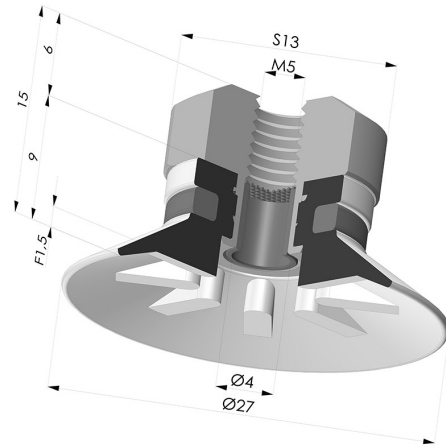

TECHNICAL INFORMATION

Arrow :	1.5 mm
Category :	Plates
Contact lip diameter :	27
Height (in mm) :	15
Horizontal force :	24 N
inner barrel diameter :	M5
Number of bellows :	0.5 Bellows
Range :	Suction cup
Series :	90
Shape :	Plate
Vertical force :	12 N

Variants:

Variant reference:
90 25SL FM5F

- Color: Red food-grade CE certification
- Matter: Silicone
- Shore Hardness: SH60

Variant reference:
90 25SLT FM5F

- Color: Translucent
- CE food certified
- Matter: Silicone
- Shore Hardness: SH60

Variant reference:
90 25NI FM5F

- Color: Black
- Matter: Nitrile
- Shore Hardness: SH50

Related products:

Flat Suction Cup Series 90, Ø 25 mm

Product reference: 90 25-- A

Separable Female Fitting M5 - with Filter