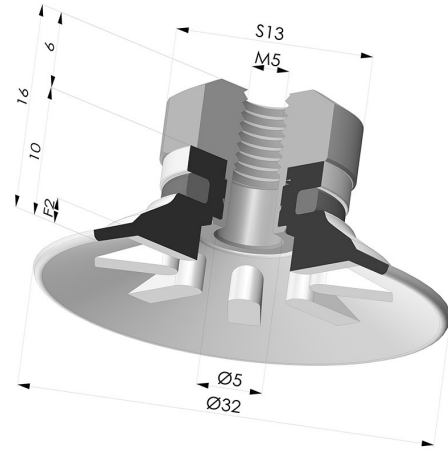

TECHNICAL INFORMATION

Arrow :	2 mm
Category :	Plates
Contact lip diameter :	32
Height (in mm) :	16
Horizontal force :	33 N
inner barrel diameter :	M5
Number of bellows :	0.5 Bellows
Range :	Suction cup
Series :	90
Shape :	Plate
Vertical force :	17 N

Variants:

Variant reference:
90 30SL FM5

- Color: Red food-grade CE certification
- Matter: Silicone
- Shore Hardness: SH60

Variant reference:
90 30SLT FM5

- Color: Translucent
- CE food certified
- Matter: Silicone
- Shore Hardness: SH60

Variant reference:
90 30NI FM5

- Color: Black
- Matter: Nitrile
- Shore Hardness: SH50

Related products:

Flat Suction Cup Series 90, Ø 30 mm

Product reference: 90 30-- A

Separable Female Fitting M5

Product reference: 9PM5-2