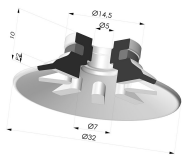

TECHNICAL INFORMATION

Arrow :	2 mm
Category :	Plates
Contact lip diameter :	32
Height (in mm) :	16
Horizontal force :	33 N
inner barrel diameter :	M5
Number of bellows :	0.5 Bellows
Range :	Suction cup
Series :	90
Shape :	Plate
Vertical force :	17 N

Variants:

Variant reference:
90 30SL FM5

- Color: Red food-grade CE certification
- Matter: Silicone
- Shore Hardness: SH60

Variant reference:
90 30SLT FM5

- Color: Translucent
- CE food certified
- Matter: Silicone
- Shore Hardness: SH60

Variant reference:
90 30NI FM5

- Color: Black
- Matter: Nitrile
- Shore Hardness: SH50

Related products:

Flat Suction Cup Series 90, Ø 30 mm

Product reference: 90 30-- A

Separable Female Fitting M5

Product reference: 9PM5-2