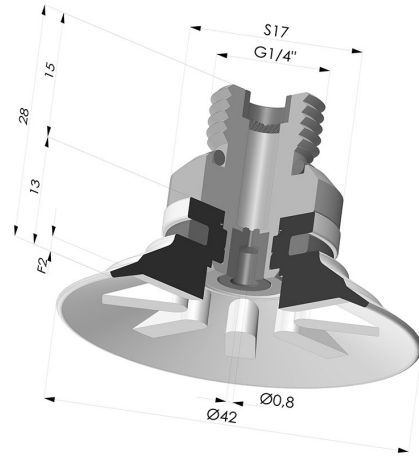

TECHNICAL INFORMATION

Arrow :	2 mm
Category :	Plates
Contact lip diameter :	42
Height (in mm) :	28
Horizontal force :	60 N
inner barrel diameter :	G1/4
Number of bellows :	0.5 Bellows
Range :	Suction cup
Series :	90
Shape :	Plate
Vertical force :	30 N

Variants:

Variant reference:
90 40SL 14D-2-GIC

- Color: Red food-grade CE certification
- Matter: Silicone
- Shore Hardness: SH60

Variant reference:
90 40SLT 14D-2-GIC

- Color: Translucent
- CE food certified
- Matter: Silicone
- Shore Hardness: SH60

Variant reference:
90 40NI 14D-2-GIC

- Color: Black
- Matter: Nitrile
- Shore Hardness: SH50

Related products:

Flat Suction Cup Series 90, Ø 40 mm
 Product reference: 90 40-- A

Separable Male Fitting 1/4G - with Spray Nozzle
 Product reference: 9M14-2-GIC