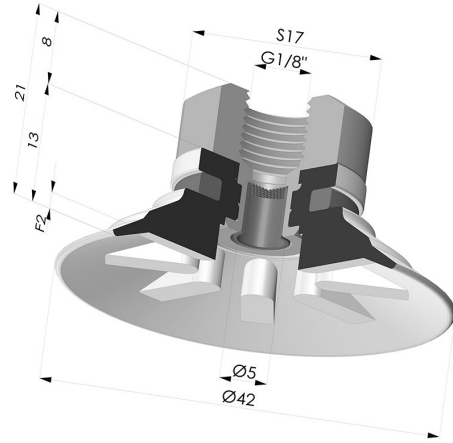

TECHNICAL INFORMATION

Arrow :	2 mm
Category :	Plates
Contact lip diameter :	42
Height (in mm) :	21
Horizontal force :	60 N
inner barrel diameter :	G1/8
Number of bellows :	0.5 Bellows
Range :	Suction cup
Series :	90
Shape :	Plate
Vertical force :	30 N

Variants:

Variant reference:
90 40SL 18D-2-F

- Color: Red food-grade CE certification
- Matter: Silicone
- Shore Hardness: SH60

Variant reference:
90 40SLT 18D-2-F

- Color: Translucent
- CE food certified
- Matter: Silicone
- Shore Hardness: SH60

Variant reference:
90 40NI 18D-2-F

- Color: Black
- Matter: Nitrile
- Shore Hardness: SH50

Variant reference:
90 40TPU 18D-2-F

- Color: Translucent
- Matter: Thermoplastic
- Shore Hardness: SH70

Related products:

Flat Suction Cup Series 90, Ø 40 mm
 Product reference: 90 40-- A

Separable Female Fitting 1/8G - with Filter
 Product reference: 9M18-2-F