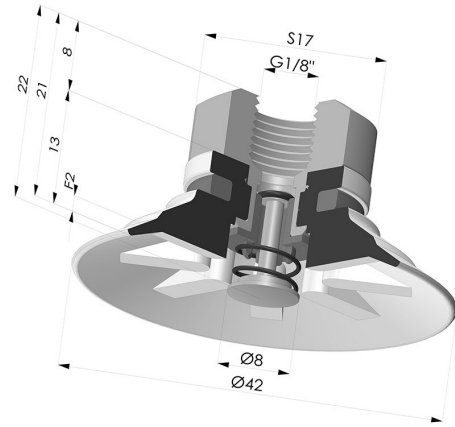

TECHNICAL INFORMATION

Arrow :	2 mm
Category :	Plates
Contact lip diameter :	42
Height (in mm) :	22
Horizontal force :	60 N
inner barrel diameter :	G1/8
Number of bellows :	0.5 Bellows
Range :	Suction cup
Series :	90
Shape :	Plate
Vertical force :	30 N

Variants:

Variant reference:
90 40SL 18D-2-PAL

- Color: Red food-grade CE certification
- Matter: Silicone
- Shore Hardness: SH60

Variant reference:
90 40SLT 18D-2-PAL

- Color: Translucent
- CE food certified
- Matter: Silicone
- Shore Hardness: SH60

Variant reference:
90 40NI 18D-2-PAL

- Color: Black
- Matter: Nitrile
- Shore Hardness: SH50

Related products:

Flat Suction Cup Series 90, Ø 40 mm
 Product reference: 90 40-- A

Separable Female Fitting 1/8G - with Check Valve
 Product reference: 9M18-2-PAL