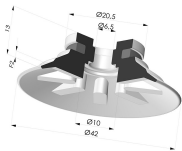

TECHNICAL INFORMATION

- Arrow :** 2 mm
Category : Plates
Contact lip diameter : 42
Height (in mm) : 29
Horizontal force : 60 N
inner barrel diameter : G3/8
Number of bellows : 0.5 Bellows
Range : Suction cup
Series : 90
Shape : Plate
Vertical force : 30 N

Variants:

Variant reference:
90 40SL 38D-2-F

- Color: Red food-grade CE certification
- Matter: Silicone
- Shore Hardness: SH60

Variant reference:
90 40SLT 38D-2-F

- Color: Translucent
- CE food certified
- Matter: Silicone
- Shore Hardness: SH60

Variant reference:
90 40NI 38D-2-F

- Color: Black
- Matter: Nitrile
- Shore Hardness: SH50

Related products:

Flat Suction Cup Series 90, Ø 40 mm

Product reference: 90 40-- A

Separable Male Fitting 3/8G - with Filter