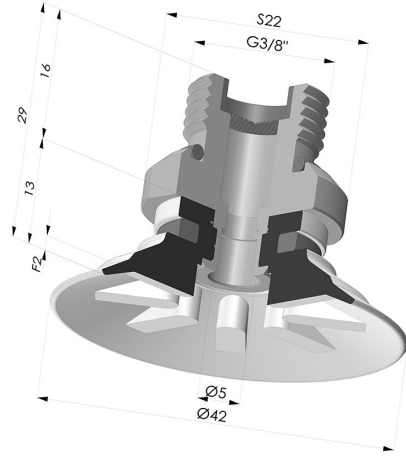

TECHNICAL INFORMATION

- Arrow :** 2 mm
Category : Plates
Contact lip diameter : 42
Height (in mm) : 29
Horizontal force : 60 N
inner barrel diameter : G3/8
Number of bellows : 0.5 Bellows
Range : Suction cup
Series : 90
Shape : Plate
Vertical force : 30 N

Variants:

Variant reference:
90 40SL 38D-2-F

- Color: Red food-grade CE certification
- Matter: Silicone
- Shore Hardness: SH60

Variant reference:
90 40SLT 38D-2-F

- Color: Translucent
- CE food certified
- Matter: Silicone
- Shore Hardness: SH60

Variant reference:
90 40NI 38D-2-F

- Color: Black
- Matter: Nitrile
- Shore Hardness: SH50

Related products:

Flat Suction Cup Series 90, Ø 40 mm

Product reference: 90 40-- A

Separable Male Fitting 3/8G - with Filter

Product reference: 9M38-2-F