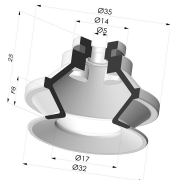

TECHNICAL INFORMATION

Arrow :	8 mm
Category :	With bellows
Contact lip diameter :	31.8 mm
Height (in mm) :	34
Horizontal force :	31 N
inner barrel diameter :	M5
Number of bellows :	1.5 Bellows
Range :	Suction cup
Series :	91
Shape :	1.5 Bellows
Vertical force :	15.5 N

Variants:

Variant reference:
91 30SL FM5BD

- Color: Red food-grade CE certification
 - Matter: Silicone
 - Shore Hardness: SH60

Variant reference:
91 30SLT FM5BD

- Color: Translucent
 - CE food certified
 - Matter: Silicone
- Shore Hardness: SH60

Variant reference:
91 30NI FM5BD

- Color: Black
 - Matter: Nitrile
- Shore Hardness: SH50

Related products:

Bellows Suction Cup 1.5 folds Series 91, Ø 30 mm

Product reference: 91 30-- A