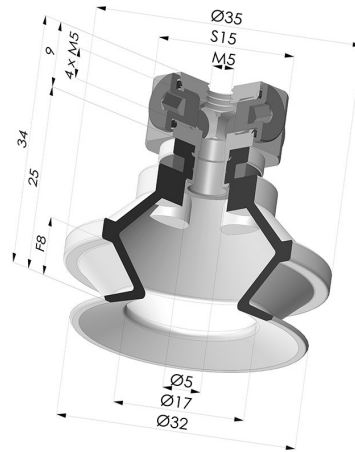

TECHNICAL INFORMATION

Arrow :	8 mm
Category :	With bellows
Contact lip diameter :	31.8 mm
Height (in mm) :	34
Horizontal force :	31 N
inner barrel diameter :	M5
Number of bellows :	1.5 Bellows
Range :	Suction cup
Series :	91
Shape :	1.5 Bellows
Vertical force :	15.5 N

Variants:

Variant reference:
91 30SL FM5BD

- Color: Red food-grade CE certification
 - Matter: Silicone
 - Shore Hardness: SH60

Variant reference:
91 30SLT FM5BD

- Color: Translucent
 - CE food certified
 - Matter: Silicone
- Shore Hardness: SH60

Variant reference:
91 30NI FM5BD

- Color: Black
 - Matter: Nitrile
- Shore Hardness: SH50

Related products:

Bellows Suction Cup 1.5 folds Series 91, Ø 30 mm

Product reference: 91 30-- A