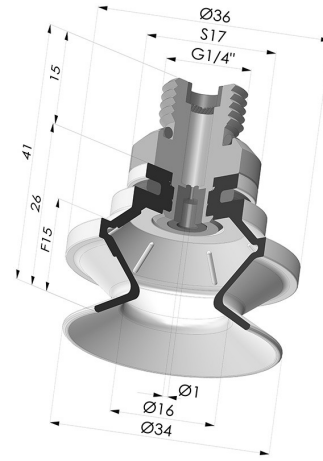

TECHNICAL INFORMATION

Arrow :	15 mm
Category :	With bellows
Contact lip diameter :	34 mm
Height (in mm) :	41
Horizontal force :	6.9 N
inner barrel diameter :	G1/4"
Number of bellows :	1.5 Bellows
Range :	Suction cup
Series :	91
Shape :	1.5 Bellows
Vertical force :	3.4 N

Variants:

Variant reference:
91 31NI 14D-2-GIC

- Color: Black
- Matter: Nitrile

Variant reference:
91 31SL 14D-2-GIC

- Color: Red food-grade CE certification
- Matter: Silicone
- Shore Hardness: SH60

Variant reference:
91 31SLT 14D-2-GIC

- Color: Translucent
- CE food certified
- Matter: Silicone
- Shore Hardness: SH60

Related products:

Bellows Suction Cup 1.5 folds Series 91, Ø 35 mm
 Product reference: 91 31-- A

Separable Male Fitting 1/4G - with Spray Nozzle
 Product reference: 9M14-2-GIC