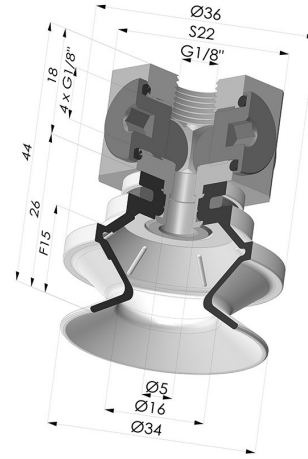

TECHNICAL INFORMATION

Arrow :	15 mm
Category :	With bellows
Contact lip diameter :	34 mm
Height (in mm) :	44
Horizontal force :	38 N
inner barrel diameter :	Female G1/8"
Number of bellows :	1.5 Bellows
Range :	Suction cup
Series :	91
Shape :	1.5 Bellows
Vertical force :	19 N

Variants:

Variant reference:
91 31NI 18D-3-BD

- Color: Black
- Matter: Nitrile

Variant reference:
91 31SL 18D-3-BD

- Color: Red food-grade CE certification
- Matter: Silicone
- Shore Hardness: SH60

Variant reference:
91 31SLT 18D-3-BD

- Color: Translucent
- CE food certified
- Matter: Silicone
- Shore Hardness: SH60

Related products:

Bellows Suction Cup 1.5 folds Series 91, Ø 35 mm
 Product reference: 91 31-- A

Separable Female Fitting 1/8G - with 5 Outputs
 Product reference: 9M18-3