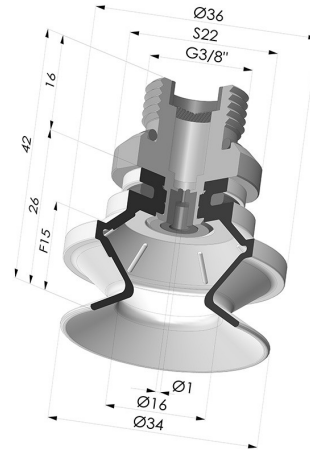

TECHNICAL INFORMATION

Arrow :	15 mm
Category :	With bellows
Contact lip diameter :	34 mm
Height (in mm) :	42
Horizontal force :	38 N
inner barrel diameter :	Male G1/8"
Number of bellows :	1.5 Bellows
Range :	Suction cup
Series :	91
Shape :	1.5 Bellows
Vertical force :	19 N

Variants:

Variant reference:
91 31NI 38D-2-GIC

- Color: Black
- Matter: Nitrile

Variant reference:
91 31SL 38D-2-GIC

- Color: Red food-grade CE certification
- Matter: Silicone
- Shore Hardness: SH60

Variant reference:
91 31SLT 38D-2-GIC

- Color: Translucent
- CE food certified
- Matter: Silicone
- Shore Hardness: SH60

Related products:

Bellows Suction Cup 1.5 folds Series 91, Ø 35 mm
 Product reference: 91 31-- A

Separable Male Fitting 3/8G - with Spray Nozzle
 Product reference: 9M38-2-GIC