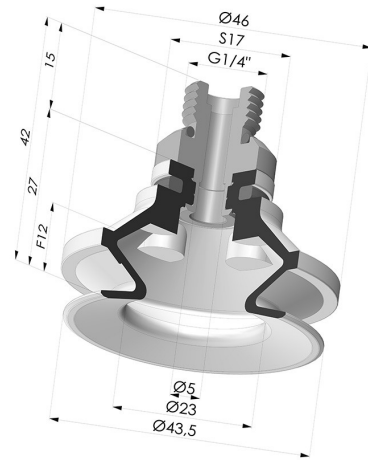

TECHNICAL INFORMATION

- Arrow :** 12 mm
Category : With bellows
Contact lip diameter : 40 mm
Horizontal force : 57 N
Number of bellows : 1.5 Bellows
Range : Suction cup
Series : 91
Shape : 1.5 Bellows
Vertical force : 28.5 N

Variants:

Variant reference:

91 40NI 14D-2

- Color: Black
- Matter: Nitrile
- Shore Hardness: SH50

Variant reference:

91 40NR 14D-2

- Color: Gray
- Matter: Natural rubber
- Shore Hardness: SH50

Variant reference:

91 40SL 14D-2

- Color: Red food-grade CE certification
- Matter: Silicone
- Shore Hardness: SH60

Variant reference:

91 40SLT 14D-2

- Color: Translucent
- CE food certified
- Matter: Silicone
- Shore Hardness: SH60

Variant reference:

91 40MNT 14D-2

- Color: Bordeaux
- Matter: Non-staining material
- Shore Hardness: SH60

Related products:

Bellows Suction Cup 1.5 folds Series 91, Ø 40 mm

Product reference: 91 40-- A

Separable Male Fitting 1/4G