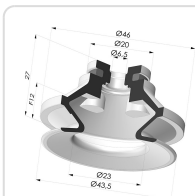

TECHNICAL INFORMATION

- Arrow :** 12 mm
Category : With bellows
Contact lip diameter : 40 mm
Horizontal force : 57 N
Number of bellows : 1.5 Bellows
Range : Suction cup
Series : 91
Shape : 1.5 Bellows
Vertical force : 28.5 N

91 40SL 14D-2

- Color: Red food-grade CE certification
- Matter: Silicone
- Shore Hardness: SH60

Variant reference:

91 40SLT 14D-2

- Color: Translucent
- CE food certified
- Matter: Silicone
- Shore Hardness: SH60

Variant reference:

91 40MNT 14D-2

- Color: Bordeaux
- Matter: Non-staining material
- Shore Hardness: SH60

Related products:

Bellows Suction Cup 1.5 folds Series 91, Ø 40 mm

Product reference: 91 40-- A

Separable Male Fitting 1/4G