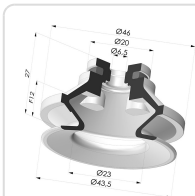

**TECHNICAL INFORMATION**

<b>Arrow :</b>	12 mm
<b>Category :</b>	With bellows
<b>Contact lip diameter :</b>	43.5 mm
<b>Height (in mm) :</b>	42
<b>Horizontal force :</b>	62.04 N
<b>inner barrel diameter :</b>	G1/4"
<b>Number of bellows :</b>	1.5 Bellows
<b>Range :</b>	Suction cup
<b>Series :</b>	91
<b>Shape :</b>	1.5 Bellows
<b>Vertical force :</b>	31.02 N

**Variants:**

Variant reference:  
**91 40NI 14D-2-GIC**

- Color: Black
- Matter: Nitrile
- Shore Hardness: SH50

Variant reference:  
**91 40SL 14D-2-GIC**

- Color: Red food-grade CE certification
- Matter: Silicone
- Shore Hardness: SH60

Variant reference:  
**91 40SLT 14D-2-GIC**

- Color: Translucent
- CE food certified
- Matter: Silicone
- Shore Hardness: SH60

**Related products:**

**Bellows Suction Cup 1.5 folds Series 91, Ø 40 mm**

Product reference: 91 40-- A

**Separable Male Fitting 1/4G - with Spray Nozzle**

Product reference: 9M14-2-GIC