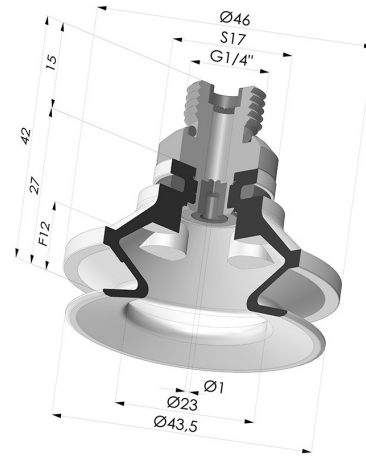

**TECHNICAL INFORMATION**

<b>Arrow :</b>	12 mm
<b>Category :</b>	With bellows
<b>Contact lip diameter :</b>	43.5 mm
<b>Height (in mm) :</b>	42
<b>Horizontal force :</b>	62.04 N
<b>inner barrel diameter :</b>	G1/4"
<b>Number of bellows :</b>	1.5 Bellows
<b>Range :</b>	Suction cup
<b>Series :</b>	91
<b>Shape :</b>	1.5 Bellows
<b>Vertical force :</b>	31.02 N

**Variants:**

Variant reference:  
**91 40NI 14D-2-GIC**

- Color: Black
- Matter: Nitrile
- Shore Hardness: SH50

Variant reference:  
**91 40SL 14D-2-GIC**

- Color: Red food-grade CE certification
- Matter: Silicone
- Shore Hardness: SH60

Variant reference:  
**91 40SLT 14D-2-GIC**

- Color: Translucent
- CE food certified
- Matter: Silicone
- Shore Hardness: SH60

**Related products:**

**Bellows Suction Cup 1.5 folds Series 91, Ø 40 mm**

Product reference: 91 40-- A

**Separable Male Fitting 1/4G - with Spray Nozzle**

Product reference: 9M14-2-GIC