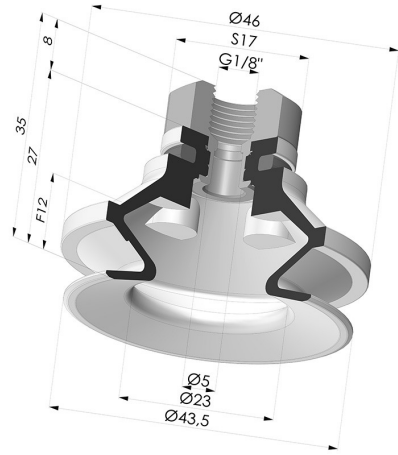

TECHNICAL INFORMATION

Arrow :	12 mm
Category :	With bellows
Contact lip diameter :	40 mm
Height (in mm) :	35
Horizontal force :	57 N
inner barrel diameter :	Female G1/8"
Number of bellows :	1.5 Bellows
Range :	Suction cup
Series :	91
Shape :	1.5 Bellows
Vertical force :	28.5 N

Variants:

Variant reference:
91 40NI 18D-2

- Color: Black
- Matter: Nitrile
- Shore Hardness: SH50

Variant reference:
91 40SL 18D-2

- Color: Red food-grade CE certification
- Matter: Silicone
- Shore Hardness: SH60

Variant reference:
91 40SLT 18D-2

- Color: Translucent
- CE food certified
- Matter: Silicone
- Shore Hardness: SH60

Variant reference:
91 40TPU 18D-2

- Color: Translucent
- Matter: Thermoplastic
- Shore Hardness: SH70

Related products:

Bellows Suction Cup 1.5 folds Series 91, Ø 40 mm

Product reference: 91 40-- A

Separable Female Fitting 1/8G

Product reference: 9M18-2