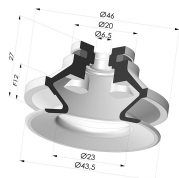

TECHNICAL INFORMATION

Arrow :	12 mm
Category :	With bellows
Contact lip diameter :	40 mm
Height (in mm) :	35
Horizontal force :	57 N
inner barrel diameter :	Female G1/8"
Number of bellows :	1.5 Bellows
Range :	Suction cup
Series :	91
Shape :	1.5 Bellows
Vertical force :	28.5 N

Variant reference:
91 40SLT 18D-2

- Color: Translucent
- CE food certified
- Matter: Silicone
- Shore Hardness: SH60

Variant reference:
91 40TPU 18D-2

- Color: Translucent
- Matter: Thermoplastic
- Shore Hardness: SH70

Related products:

Bellows Suction Cup 1.5 folds Series 91, Ø 40 mm

Product reference: 91 40-- A

Separable Female Fitting 1/8G

Product reference: 9M18-2