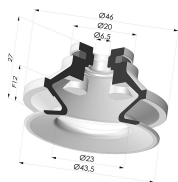

TECHNICAL INFORMATION

Arrow :	12 mm
Category :	With bellows
Contact lip diameter :	40 mm
Height (in mm) :	35
Horizontal force :	57 N
inner barrel diameter :	Female G1/8"
Number of bellows :	1.5 Bellows
Range :	Suction cup
Series :	91
Shape :	1.5 Bellows
Vertical force :	28.5 N

Variant reference:
91 40TPU 18D-2-F

- Color: Translucent
- Matter: Thermoplastic
- Shore Hardness: SH70

Related products:

Bellows Suction Cup 1.5 folds Series 91, Ø 40 mm

Product reference: 91 40-- A

Separable Female Fitting 1/8G - with Filter