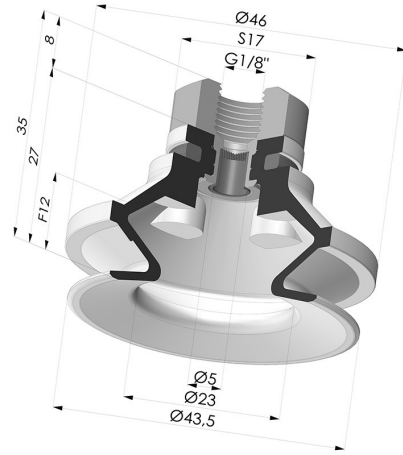

TECHNICAL INFORMATION

Arrow :	12 mm
Category :	With bellows
Contact lip diameter :	40 mm
Height (in mm) :	35
Horizontal force :	57 N
inner barrel diameter :	Female G1/8"
Number of bellows :	1.5 Bellows
Range :	Suction cup
Series :	91
Shape :	1.5 Bellows
Vertical force :	28.5 N

Variants:

Variant reference:
91 40NI 18D-2-F

- Color: Black
- Matter: Nitrile
- Shore Hardness: SH50

Variant reference:
91 40SL 18D-2-F

- Color: Red food-grade CE certification
- Matter: Silicone
- Shore Hardness: SH60

Variant reference:
91 40TPU 18D-2-F

- Color: Translucent
- Matter: Thermoplastic
- Shore Hardness: SH70

Related products:

Bellows Suction Cup 1.5 folds Series 91, Ø 40 mm

Product reference: 91 40-- A

Separable Female Fitting 1/8G - with Filter