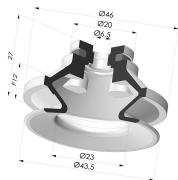

TECHNICAL INFORMATION

Arrow :	12 mm
Category :	With bellows
Contact lip diameter :	40 mm
Height (in mm) :	43
Horizontal force :	57 N
inner barrel diameter :	Male G3/8"
Number of bellows :	1.5 Bellows
Range :	Suction cup
Series :	91
Shape :	1.5 Bellows
Vertical force :	28.5 N

91 40SL 38D-2

- Color: Red food-grade CE certification
- Matter: Silicone
- Shore Hardness: SH60

Variant reference:

91 40SLT 38D-2

- Color: Translucent
- CE food certified
- Matter: Silicone
- Shore Hardness: SH60

Variant reference:

91 40MNT 38D-2

- Color: Bordeaux
- Matter: Non-staining material
- Shore Hardness: SH60

Related products:

Bellows Suction Cup 1.5 folds Series 91, Ø 40 mm

Product reference: 91 40-- A

Separable Male Fitting 3/8G