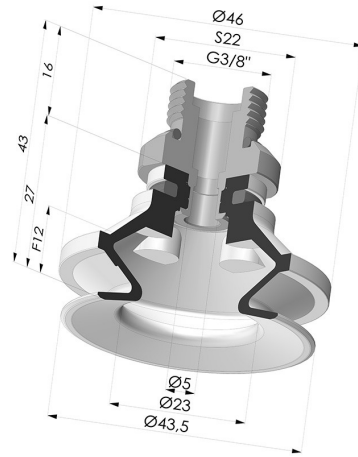

TECHNICAL INFORMATION

Arrow :	12 mm
Category :	With bellows
Contact lip diameter :	40 mm
Height (in mm) :	43
Horizontal force :	57 N
inner barrel diameter :	Male G3/8"
Number of bellows :	1.5 Bellows
Range :	Suction cup
Series :	91
Shape :	1.5 Bellows
Vertical force :	28.5 N

Variants:

Variant reference:

91 40NI 38D-2

- Color: Black
- Matter: Nitrile
- Shore Hardness: SH50

Variant reference:

91 40NR 38D-2

- Color: Gray
- Matter: Natural rubber
- Shore Hardness: SH50

Variant reference:

91 40SL 38D-2

- Color: Red food-grade CE certification
- Matter: Silicone
- Shore Hardness: SH60

Variant reference:

91 40SLT 38D-2

- Color: Translucent
- CE food certified
- Matter: Silicone
- Shore Hardness: SH60

Variant reference:

91 40MNT 38D-2

- Color: Bordeaux
- Matter: Non-staining material
- Shore Hardness: SH60

Related products:

Bellows Suction Cup 1.5 folds Series 91, Ø 40 mm

Product reference: 91 40-- A

Separable Male Fitting 3/8G