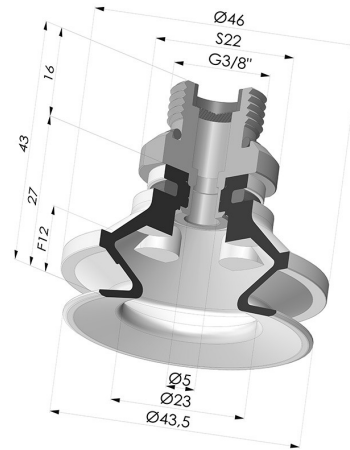

TECHNICAL INFORMATION

Arrow :	12 mm
Category :	With bellows
Contact lip diameter :	40 mm
Height (in mm) :	43
Horizontal force :	57 N
inner barrel diameter :	Male G3/8"
Number of bellows :	1.5 Bellows
Range :	Suction cup
Series :	91
Shape :	1.5 Bellows
Vertical force :	28.5 N

Variants:

Variant reference:
91 40NI 38D-2-F

- Color: Black
- Matter: Nitrile
- Shore Hardness: SH50

Variant reference:
91 40SL 38D-2-F

- Color: Red food-grade CE certification
- Matter: Silicone
- Shore Hardness: SH60

Variant reference:
91 40SLT 38D-2-F

- Color: Translucent
- CE food certified
- Matter: Silicone
- Shore Hardness: SH60

Related products:

Bellows Suction Cup 1.5 folds Series 91, Ø 40 mm
 Product reference: 91 40-- A

Separable Male Fitting 3/8G - with Filter
 Product reference: 9M38-2-F