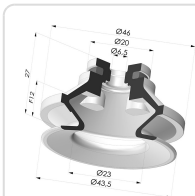

TECHNICAL INFORMATION

Arrow :	12 mm
Category :	With bellows
Contact lip diameter :	40 mm
Height (in mm) :	43
Horizontal force :	57 N
inner barrel diameter :	Male G3/8"
Number of bellows :	1.5 Bellows
Range :	Suction cup
Series :	91
Shape :	1.5 Bellows
Vertical force :	28.5 N

Variants:

Variant reference:
91 40NI 38D-2-GIC

- Color: Black
- Matter: Nitrile
- Shore Hardness: SH50

Variant reference:
91 40SL 38D-2-GIC

- Color: Red food-grade CE certification
- Matter: Silicone
- Shore Hardness: SH60

Variant reference:
91 40SLT 38D-2-GIC

- Color: Translucent
- CE food certified
- Matter: Silicone
- Shore Hardness: SH60

Related products:

Bellows Suction Cup 1.5 folds Series 91, Ø 40 mm

Product reference: 91 40-- A

Separable Male Fitting 3/8G - with Spray Nozzle

Product reference: 9M38-2-GIC