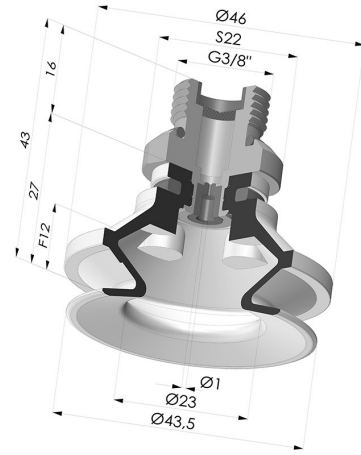

TECHNICAL INFORMATION

Arrow :	12 mm
Category :	With bellows
Contact lip diameter :	40 mm
Height (in mm) :	43
Horizontal force :	57 N
inner barrel diameter :	Male G3/8"
Number of bellows :	1.5 Bellows
Range :	Suction cup
Series :	91
Shape :	1.5 Bellows
Vertical force :	28.5 N

Variants:

Variant reference:
91 40NI 38D-2-GIC

- Color: Black
- Matter: Nitrile
- Shore Hardness: SH50

Variant reference:
91 40SL 38D-2-GIC

- Color: Red food-grade CE certification
- Matter: Silicone
- Shore Hardness: SH60

Variant reference:
91 40SLT 38D-2-GIC

- Color: Translucent
- CE food certified
- Matter: Silicone
- Shore Hardness: SH60

Related products:

Bellows Suction Cup 1.5 folds Series 91, Ø 40 mm

Product reference: 91 40-- A

Separable Male Fitting 3/8G - with Spray Nozzle

Product reference: 9M38-2-GIC