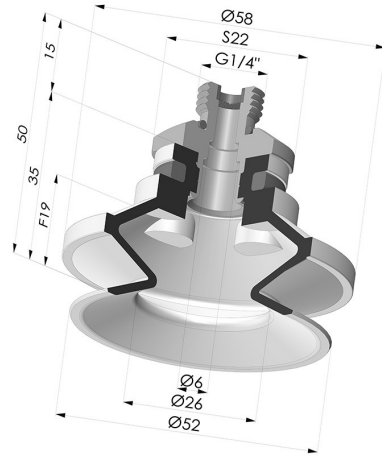

TECHNICAL INFORMATION

Arrow :	19 mm
Category :	With bellows
Contact lip diameter :	50 mm
Height (in mm) :	50
Horizontal force :	82 N
inner barrel diameter :	Male G1/4"
Number of bellows :	1.5 Bellows
Range :	Suction cup
Series :	91
Shape :	1.5 Bellows
Vertical force :	41 N

Variants:

Variant reference:
91 50NI 14D-2-F

- Color: Black
- Matter: Nitrile
- Shore Hardness: SH50

Variant reference:
91 50SL 14D-2-F

- Color: Red food-grade CE certification
- Matter: Silicone
- Shore Hardness: SH60

Variant reference:
91 50SLT 14D-2-F

- Color: Translucent
- CE food certified
- Matter: Silicone
- Shore Hardness: SH60

Variant reference:
91 50MNT 14D-2-F

- Color: Bordeaux
- Matter: Non-staining material
- Shore Hardness: SH60

Variant reference:
91 50TPU 14D-2-F

- Color: Translucent
- Matter: Thermoplastic
- Shore Hardness: SH70

Related products:

Bellows Suction Cup 1.5 folds Series 91, Ø 50 mm
 Product reference: 91 50-- A

Separable Male Fitting 1/4G - with Filter
 Product reference: 9G14-2-F