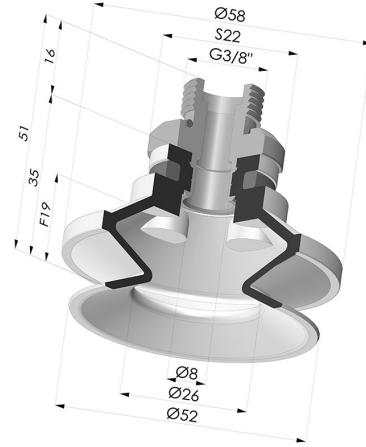

TECHNICAL INFORMATION

Arrow :	19 mm
Category :	With bellows
Contact lip diameter :	50 mm
Height (in mm) :	51
Horizontal force :	82 N
inner barrel diameter :	Male G3/8"
Number of bellows :	1.5 Bellows
Range :	Suction cup
Series :	91
Shape :	1.5 Bellows
Vertical force :	41 N

Variants:

Variant reference:
91 50NI 38D-2

- Color: Black
- Matter: Nitrile
- Shore Hardness: SH50

Variant reference:
91 50SL 38D-2

- Color: Red food-grade CE certification
- Matter: Silicone
- Shore Hardness: SH60

Variant reference:
91 50SLT 38D-2

- Color: Translucent
- CE food certified
- Matter: Silicone
- Shore Hardness: SH60

Variant reference:
91 50MNT 38D-2

- Color: Bordeaux
- Matter: Non-staining material
- Shore Hardness: SH60

Related products:

Bellows Suction Cup 1.5 folds Series 91, Ø 50 mm

Product reference: 91 50-- A

Separable Male Fitting 3/8G

Product reference: 9G38-2