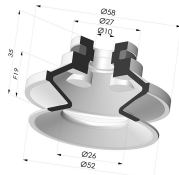

TECHNICAL INFORMATION

Arrow :	19 mm
Category :	With bellows
Contact lip diameter :	50 mm
Height (in mm) :	51
Horizontal force :	82 N
inner barrel diameter :	Male G3/8"
Number of bellows :	1.5 Bellows
Range :	Suction cup
Series :	91
Shape :	1.5 Bellows
Vertical force :	41 N

Related products:

Bellows Suction Cup 1.5 folds Series 91, Ø 50 mm

Product reference: 91 50-- A

Separable Male Fitting 3/8G

Product reference: 9G38-2