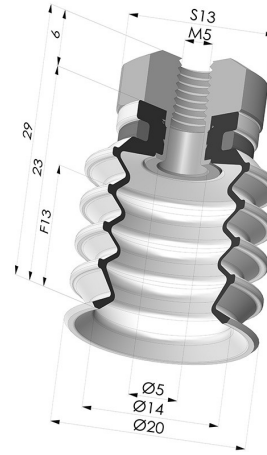

TECHNICAL INFORMATION

Arrow :	13 mm
Category :	With bellows
Contact lip diameter :	20 mm
Height (in mm) :	29
Horizontal force :	11.5 N
inner barrel diameter :	M5
Number of bellows :	4.5 Bellows
Range :	Suction cup
Series :	92
Shape :	4.5 Bellows
Vertical force :	6 N

Variants:

Variant reference:

92 20NI FM5

- Color: Black
- Matter: Nitrile
- Shore Hardness: SH70

Variant reference:

92 20SL FM5

- Color: Red food-grade CE certification
- Matter: Silicone
- Shore Hardness: SH60

Variant reference:

92 20SLT FM5

- Color: Translucent
- CE food certified
- Matter: Silicone
- Shore Hardness: SH60

Related products:

Bellows Suction Cup 4.5 folds Series 92, Ø 20 mm

Product reference: 92 20-- A

Inner Reinforcement Ring - OD 17.5 mm

Product reference: A20

Separable Female Fitting M5

Product reference: 9PM5-2