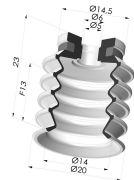

TECHNICAL INFORMATION

Arrow :	13 mm
Category :	With bellows
Contact lip diameter :	20 mm
Height (in mm) :	29
Horizontal force :	11.5 N
inner barrel diameter :	M5
Number of bellows :	4.5 Bellows
Range :	Suction cup
Series :	92
Shape :	4.5 Bellows
Vertical force :	6 N

Variant reference:

92 20SLT FM5

- Color: Translucent
- CE food certified
- Matter: Silicone
- Shore Hardness: SH60

Related products:

Bellows Suction Cup 4.5 folds Series 92, Ø 20 mm

Product reference: 92 20-- A

Inner Reinforcement Ring - OD 17.5 mm

Product reference: A20

Separable Female Fitting M5

Product reference: 9PM5-2