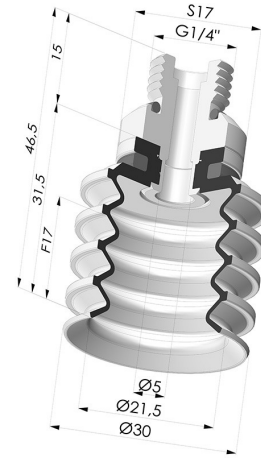

TECHNICAL INFORMATION

Arrow :	17 mm
Category :	With bellows
Contact lip diameter :	30 mm
Height (in mm) :	46.5
Horizontal force :	29 N
inner barrel diameter :	Male G1/4"
Number of bellows :	4.5 Bellows
Range :	Suction cup
Series :	92
Shape :	4.5 Bellows
Vertical force :	14.5 N

Variants:

Variant reference:
92 30NI 14D-2

- Color: Black
- Matter: Nitrile
- Shore Hardness: SH70

Variant reference:
92 30SL 14D-2

- Color: Red food-grade CE certification
- Matter: Silicone
- Shore Hardness: SH60

Variant reference:
92 30SLT 14D-2

- Color: Translucent
- CE food certified
- Matter: Silicone
- Shore Hardness: SH60

Variant reference:
92 30SLBLEU 14D-2

- Color: Blue food-grade CE certification
- Matter: Silicone
- Shore Hardness: SH60

Related products:

Bellows Suction Cup 4.5 folds Series 92, Ø 30 mm

Product reference: 92 30-- A

Inner Reinforcement Ring - OD 26.6 mm

Product reference: A30

Separable Male Fitting 1/4G

Product reference: 9M14-2