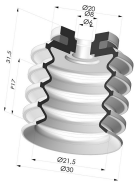

TECHNICAL INFORMATION

Arrow :	17 mm
Category :	With bellows
Contact lip diameter :	30 mm
Height (in mm) :	46.5
Horizontal force :	29 N
inner barrel diameter :	Male G1/4"
Number of bellows :	4.5 Bellows
Range :	Suction cup
Series :	92
Shape :	4.5 Bellows
Vertical force :	14.5 N

Related products:

Bellows Suction Cup 4.5 folds Series 92, Ø 30 mm

Product reference: 92 30-- A

Inner Reinforcement Ring - OD 26.6 mm

Product reference: A30

Separable Male Fitting 1/4G

Product reference: 9M14-2