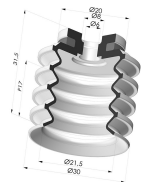

TECHNICAL INFORMATION

Arrow :	17 mm
Category :	With bellows
Contact lip diameter :	30 mm
Height (in mm) :	47.5
Horizontal force :	29 N
inner barrel diameter :	Male G3/8"
Number of bellows :	4.5 Bellows
Range :	Suction cup
Series :	92
Shape :	4.5 Bellows
Vertical force :	14.5 N

Variants:

Variant reference:
92 30NI 38D-2-F

- Color: Black
- Matter: Nitrile
- Shore Hardness: SH70

Variant reference:
92 30SL 38D-2-F

- Color: Red food-grade CE certification
- Matter: Silicone
- Shore Hardness: SH60

Variant reference:
92 30SLT 38D-2-F

- Color: Translucent
- CE food certified
- Matter: Silicone
- Shore Hardness: SH60

Related products:

Bellows Suction Cup 4.5 folds Series 92, Ø 30 mm

Product reference: 92 30-- A

Inner Reinforcement Ring - OD 26.6 mm

Product reference: A30

Separable Male Fitting 3/8G - with Filter

Product reference: 9M38-2-F