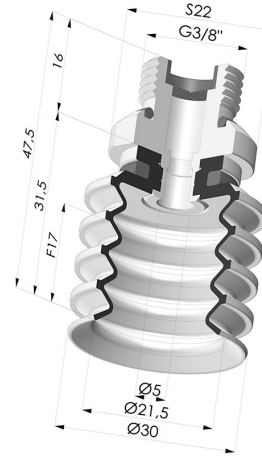

TECHNICAL INFORMATION

Arrow :	17 mm
Category :	With bellows
Contact lip diameter :	30 mm
Height (in mm) :	47.5
Horizontal force :	29 N
inner barrel diameter :	Male G3/8"
Number of bellows :	4.5 Bellows
Range :	Suction cup
Series :	92
Shape :	4.5 Bellows
Vertical force :	14.5 N

Variants:

Variant reference:
92 30NI 38D-2-F

- Color: Black
- Matter: Nitrile
- Shore Hardness: SH70

Variant reference:
92 30SL 38D-2-F

- Color: Red food-grade CE certification
- Matter: Silicone
- Shore Hardness: SH60

Variant reference:
92 30SLT 38D-2-F

- Color: Translucent
- CE food certified
- Matter: Silicone
- Shore Hardness: SH60

Related products:

Bellows Suction Cup 4.5 folds Series 92, Ø 30 mm

Product reference: 92 30-- A

Inner Reinforcement Ring - OD 26.6 mm

Product reference: A30

Separable Male Fitting 3/8G - with Filter

Product reference: 9M38-2-F