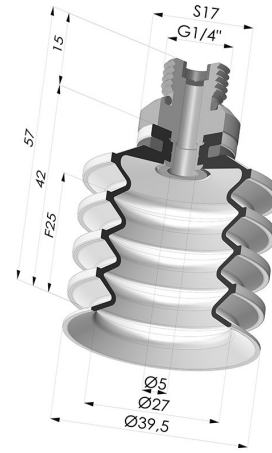

TECHNICAL INFORMATION

Arrow :	25 mm
Category :	With bellows
Contact lip diameter :	40 mm
Height (in mm) :	57
Horizontal force :	51 N
inner barrel diameter :	Female G1/4"
Number of bellows :	4.5 Bellows
Range :	Suction cup
Series :	92
Shape :	4.5 Bellows
Vertical force :	25.5 N

Variants:

Variant reference:
92 40SL 14D-2-F

- Color: Red food-grade CE certification
 - Matter: Silicone
 - Shore Hardness: SH60

Variant reference:
92 40SLT 14D-2-F

- Color: Translucent
 - CE food certified
 - Matter: Silicone
- Shore Hardness: SH60

Variant reference:
92 40NI 14D-2-F

- Color: Black
 - Matter: Nitrile
- Shore Hardness: SH50

Related products:

Bellows Suction Cup 4.5 folds Series 92, Ø 40 mm
 Product reference: 92 40-- A

Inner Reinforcement Ring - OD 35.8 mm
 Product reference: A40

Separable Male Fitting 1/4G - with Filter
 Product reference: 9M14-2-F