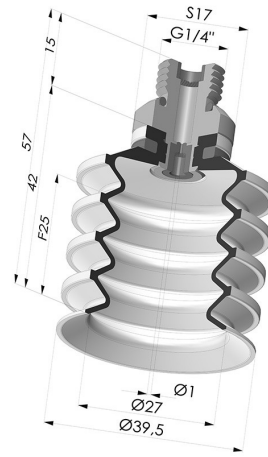

TECHNICAL INFORMATION

Arrow :	25 mm
Category :	With bellows
Contact lip diameter :	40 mm
Height (in mm) :	57
Horizontal force :	51 N
inner barrel diameter :	Male G1/4"
Number of bellows :	4.5 Bellows
Range :	Suction cup
Series :	92
Shape :	4.5 Bellows
Vertical force :	25.5 N

Variants:

Variant reference:
92 40SL 14D-2-GIC

- Color: Red food-grade CE certification
- Matter: Silicone
- Shore Hardness: SH60

Variant reference:
92 40SLT 14D-2-GIC

- Color: Translucent
- CE food certified
- Matter: Silicone
- Shore Hardness: SH60

Variant reference:
92 40NI 14D-2-GIC

- Color: Black
- Matter: Nitrile
- Shore Hardness: SH50

Related products:

Bellows Suction Cup 4.5 folds Series 92, Ø 40 mm
 Product reference: 92 40-- A

Inner Reinforcement Ring - OD 35.8 mm
 Product reference: A40

Separable Male Fitting 1/4G - with Spray Nozzle
 Product reference: 9M14-2-GIC