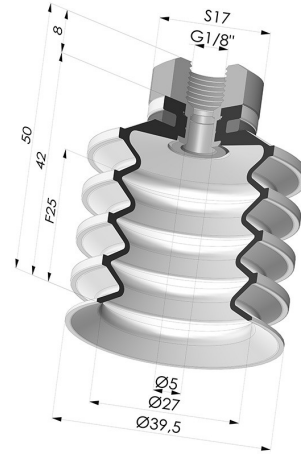

**TECHNICAL INFORMATION**

<b>Arrow :</b>	25 mm
<b>Category :</b>	With bellows
<b>Contact lip diameter :</b>	40 mm
<b>Height (in mm) :</b>	50
<b>Horizontal force :</b>	51 N
<b>inner barrel diameter :</b>	Female G1/8"
<b>Number of bellows :</b>	4.5 Bellows
<b>Range :</b>	Suction cup
<b>Series :</b>	92
<b>Shape :</b>	4.5 Bellows
<b>Vertical force :</b>	25.5 N

**Variants:**

Variant reference:  
**92 40SL 18D-2**

- Color: Red food-grade CE certification
  - Matter: Silicone
  - Shore Hardness: SH60

Variant reference:  
**92 40SLT 18D-2**

- Color: Translucent
  - CE food certified
  - Matter: Silicone
- Shore Hardness: SH60

Variant reference:  
**92 40NI 18D-2**

- Color: Black
  - Matter: Nitrile
- Shore Hardness: SH50

**Related products:**

**Bellows Suction Cup 4.5 folds Series 92, Ø 40 mm**  
 Product reference: 92 40-- A

**Inner Reinforcement Ring - OD 35.8 mm**  
 Product reference: A40

**Separable Female Fitting 1/8G**  
 Product reference: 9M18-2