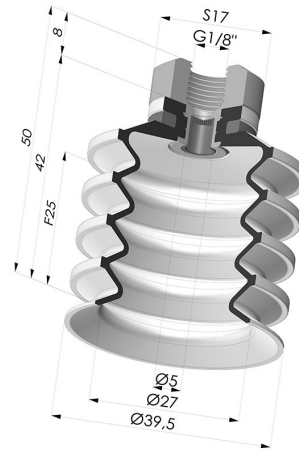

TECHNICAL INFORMATION

Arrow :	25 mm
Category :	With bellows
Contact lip diameter :	40 mm
Height (in mm) :	50
Horizontal force :	51 N
inner barrel diameter :	Female G1/8"
Number of bellows :	4.5 Bellows
Range :	Suction cup
Series :	92
Shape :	4.5 Bellows
Vertical force :	25.5 N

Variants:

Variant reference:
92 40SL 18D-2-F

- Color: Red food-grade CE certification
 - Matter: Silicone
 - Shore Hardness: SH60

Variant reference:
92 40SLT 18D-2-F

- Color: Translucent
 - CE food certified
 - Matter: Silicone
- Shore Hardness: SH60

Variant reference:
92 40NI 18D-2-F

- Color: Black
 - Matter: Nitrile
- Shore Hardness: SH50

Related products:

Bellows Suction Cup 4.5 folds Series 92, Ø 40 mm
 Product reference: 92 40-- A

Inner Reinforcement Ring - OD 35.8 mm
 Product reference: A40

Separable Female Fitting 1/8G - with Filter
 Product reference: 9M18-2-F