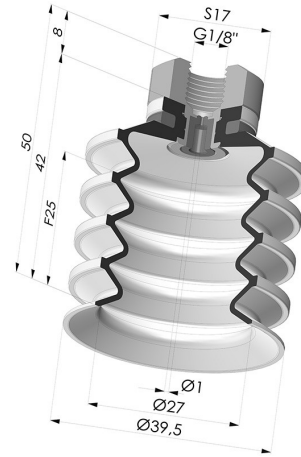

TECHNICAL INFORMATION

Arrow :	25 mm
Category :	With bellows
Contact lip diameter :	40 mm
Height (in mm) :	50
Horizontal force :	51 N
inner barrel diameter :	Female G1/8"
Number of bellows :	4.5 Bellows
Range :	Suction cup
Series :	92
Shape :	4.5 Bellows
Vertical force :	25.5 N

Variants:

Variant reference:
92 40SL 18D-2-GIC

- Color: Red food-grade CE certification
- Matter: Silicone
- Shore Hardness: SH60

Variant reference:
92 40SLT 18D-2-GIC

- Color: Translucent
- CE food certified
- Matter: Silicone
- Shore Hardness: SH60

Variant reference:
92 40NI 18D-2-GIC

- Color: Black
- Matter: Nitrile
- Shore Hardness: SH50

Related products:

Bellows Suction Cup 4.5 folds Series 92, Ø 40 mm
 Product reference: 92 40-- A

Inner Reinforcement Ring - OD 35.8 mm
 Product reference: A40

Separable Female Fitting 1/8G - with Spray Nozzle
 Product reference: 9M18-2-GIC