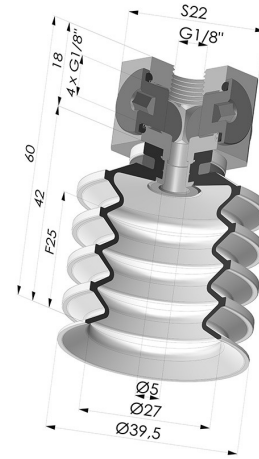

TECHNICAL INFORMATION

Arrow :	25 mm
Category :	With bellows
Contact lip diameter :	40 mm
Height (in mm) :	60
Horizontal force :	51 N
inner barrel diameter :	Female G1/8"
Number of bellows :	4.5 Bellows
Range :	Suction cup
Series :	92
Shape :	4.5 Bellows
Vertical force :	25.5 N

Variants:

Variant reference:
92 40SL 18D-3-BD

- Color: Red food-grade CE certification
- Matter: Silicone
- Shore Hardness: SH60

Variant reference:
92 40SLT 18D-3-BD

- Color: Translucent
- CE food certified
- Matter: Silicone
- Shore Hardness: SH60

Variant reference:
92 40NI 18D-3-BD

- Color: Black
- Matter: Nitrile
- Shore Hardness: SH50

Related products:

Bellows Suction Cup 4.5 folds Series 92, Ø 40 mm
 Product reference: 92 40-- A

Inner Reinforcement Ring - OD 35.8 mm
 Product reference: A40

Separable Female Fitting 1/8G - with 5 Outputs
 Product reference: 9M18-3