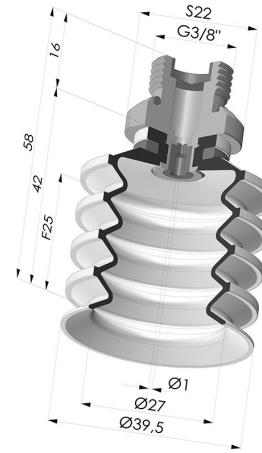

TECHNICAL INFORMATION

Arrow :	25 mm
Category :	With bellows
Contact lip diameter :	40 mm
Height (in mm) :	58
Horizontal force :	51 N
inner barrel diameter :	Male G3/8"
Number of bellows :	4.5 Bellows
Range :	Suction cup
Series :	92
Shape :	4.5 Bellows
Vertical force :	25.5 N

Variants:

Variant reference:
92 40SL 38D-2-GIC

- Color: Red food-grade CE certification
- Matter: Silicone
- Shore Hardness: SH60

Variant reference:
92 40SLT 38D-2-GIC

- Color: Translucent
- CE food certified
- Matter: Silicone
- Shore Hardness: SH60

Variant reference:
92 40NI 38D-2-GIC

- Color: Black
- Matter: Nitrile
- Shore Hardness: SH50

Related products:

Bellows Suction Cup 4.5 folds Series 92, Ø 40 mm
 Product reference: 92 40-- A

Inner Reinforcement Ring - OD 35.8 mm
 Product reference: A40

Separable Male Fitting 3/8G - with Spray Nozzle
 Product reference: 9M38-2-GIC