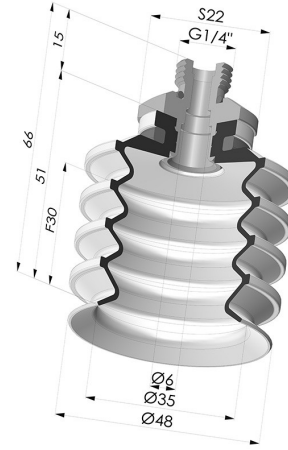

TECHNICAL INFORMATION

Arrow :	30 mm
Category :	With bellows
Contact lip diameter :	50 mm
Height (in mm) :	66
Horizontal force :	77 N
inner barrel diameter :	Male G1/4"
Number of bellows :	4.5 Bellows
Range :	Suction cup
Series :	92
Shape :	4.5 Bellows
Vertical force :	38.5 N

Variants:

Variant reference:
92 50SL 14D-2

- Color: Red food-grade CE certification
 - Matter: Silicone
 - Shore Hardness: SH60

Variant reference:
92 50SLT 14D-2

- Color: Translucent
 - CE food certified
 - Matter: Silicone
- Shore Hardness: SH60

Variant reference:
92 50NI 14D-2

- Color: Black
 - Matter: Nitrile
- Shore Hardness: SH50

Related products:

Bellows Suction Cup 4.5 folds Series 92, Ø 50 mm
 Product reference: 92 50-- A

Inner Reinforcement Ring - OD 45.5 mm
 Product reference: A50

Separable Male Fitting 1/4G
 Product reference: 9G14-2