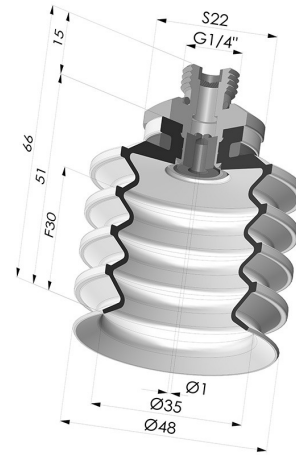

TECHNICAL INFORMATION

Arrow :	30 mm
Category :	With bellows
Contact lip diameter :	50 mm
Height (in mm) :	66
Horizontal force :	77 N
inner barrel diameter :	Male G1/4"
Number of bellows :	4.5 Bellows
Range :	Suction cup
Series :	92
Shape :	4.5 Bellows
Vertical force :	38.5 N

Variants:

Variant reference:
92 50SL 14D-2-GIC

- Color: Red food-grade CE certification
- Matter: Silicone
- Shore Hardness: SH60

Variant reference:
92 50SLT 14D-2-GIC

- Color: Translucent
- CE food certified
- Matter: Silicone
- Shore Hardness: SH60

Variant reference:
92 50NI 14D-2-GIC

- Color: Black
- Matter: Nitrile
- Shore Hardness: SH50

Related products:

Bellows Suction Cup 4.5 folds Series 92, Ø 50 mm
 Product reference: 92 50-- A

Inner Reinforcement Ring - OD 45.5 mm
 Product reference: A50

Separable Male Fitting 1/4G - with Spray Nozzle
 Product reference: 9G14-2-GIC