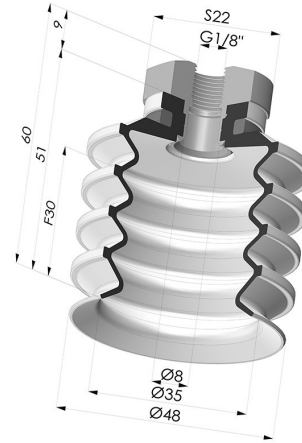

TECHNICAL INFORMATION

Arrow :	30 mm
Category :	With bellows
Contact lip diameter :	50 mm
Height (in mm) :	60
Horizontal force :	77 N
inner barrel diameter :	Female G1/8"
Number of bellows :	4.5 Bellows
Range :	Suction cup
Series :	92
Shape :	4.5 Bellows
Vertical force :	38.5 N

Variants:

Variant reference:
92 50SL 18D-2

- Color: Red food-grade CE certification
 - Matter: Silicone
 - Shore Hardness: SH60

Variant reference:
92 50SLT 18D-2

- Color: Translucent
 - CE food certified
 - Matter: Silicone
- Shore Hardness: SH60

Variant reference:
92 50NI 18D-2

- Color: Black
 - Matter: Nitrile
- Shore Hardness: SH50

Related products:

Bellows Suction Cup 4.5 folds Series 92, Ø 50 mm
 Product reference: 92 50-- A

Inner Reinforcement Ring - OD 45.5 mm
 Product reference: A50

Separable Female Fitting 1/8G
 Product reference: 9G18-2