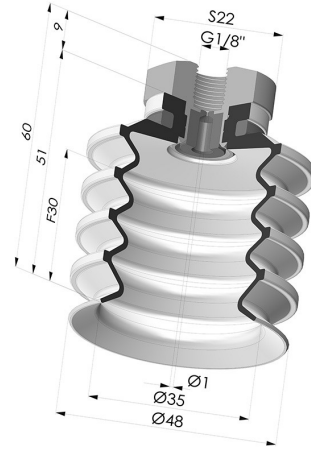

TECHNICAL INFORMATION

Arrow :	30 mm
Category :	With bellows
Contact lip diameter :	50 mm
Height (in mm) :	60
Horizontal force :	77 N
inner barrel diameter :	Female G1/8"
Number of bellows :	4.5 Bellows
Range :	Suction cup
Series :	92
Shape :	4.5 Bellows
Vertical force :	38.5 N

Variants:

Variant reference:
92 50SL 18D-2-GIC

- Color: Red food-grade CE certification
- Matter: Silicone
- Shore Hardness: SH60

Variant reference:
92 50SLT 18D-2-GIC

- Color: Translucent
- CE food certified
- Matter: Silicone
- Shore Hardness: SH60

Variant reference:
92 50NI 18D-2-GIC

- Color: Black
- Matter: Nitrile
- Shore Hardness: SH50

Related products:

Bellows Suction Cup 4.5 folds Series 92, Ø 50 mm
 Product reference: 92 50-- A

Inner Reinforcement Ring - OD 45.5 mm
 Product reference: A50

Separable Female Fitting 1/8G - with Spray Nozzle
 Product reference: 9G18-2-GIC