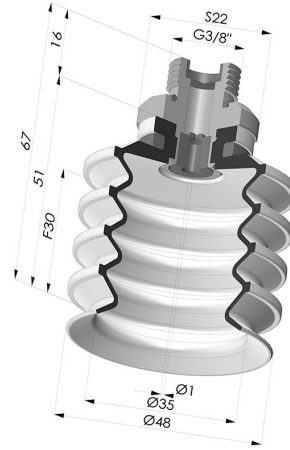

**TECHNICAL INFORMATION**

<b>Arrow :</b>	30 mm
<b>Category :</b>	With bellows
<b>Contact lip diameter :</b>	50 mm
<b>Height (in mm) :</b>	67
<b>Horizontal force :</b>	77 N
<b>inner barrel diameter :</b>	Male G3/8"
<b>Number of bellows :</b>	4.5 Bellows
<b>Range :</b>	Suction cup
<b>Series :</b>	92
<b>Shape :</b>	4.5 Bellows
<b>Vertical force :</b>	38.5 N

**Variants:**

Variant reference:  
**92 50SL 38D-2-GIC**

- Color: Red food-grade CE certification
- Matter: Silicone
- Shore Hardness: SH60

Variant reference:  
**92 50SLT 38D-2-GIC**

- Color: Translucent
- CE food certified
- Matter: Silicone
- Shore Hardness: SH60

Variant reference:  
**92 50NI 38D-2-GIC**

- Color: Black
- Matter: Nitrile
- Shore Hardness: SH50

**Related products:**

**Bellows Suction Cup 4.5 folds Series 92, Ø 50 mm**  
 Product reference: 92 50-- A

**Inner Reinforcement Ring - OD 45.5 mm**  
 Product reference: A50

**Separable Male Fitting 3/8G - with Spray Nozzle**  
 Product reference: 9G38-2-GIC