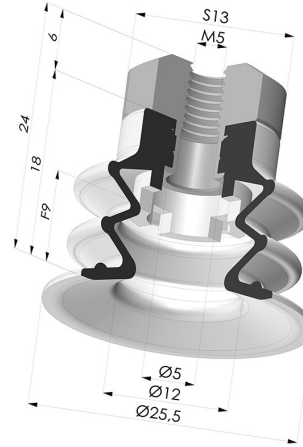

TECHNICAL INFORMATION

Arrow :	9 mm
Category :	With bellows
Contact lip diameter :	25 mm
Height (in mm) :	24
Horizontal force :	20 N
inner barrel diameter :	M5
Number of bellows :	2.5 Bellows
Range :	Suction cup
Series :	96
Shape :	2.5 Bellows
Vertical force :	10 N

Variants:

Variant reference:
96 25SL FM5

- Color: Red food-grade CE certification
- Matter: Silicone
- Shore Hardness: SH60

Variant reference:
96 25SLT FM5

- Color: Translucent
- CE food certified
- Matter: Silicone
- Shore Hardness: SH60

Variant reference:
96 25NI FM5

- Color: Black
- Matter: Nitrile
- Shore Hardness: SH50

Variant reference:
96 25NR FM5

- Color: Gray
- Matter: Natural rubber
- Shore Hardness: SH50

Related products:

Bellows Suction Cup 2.5 folds Series 96, Ø 25 mm

Product reference: 96 25-- A

Separable Female Fitting M5

Product reference: 9PM5-2