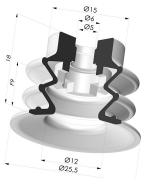

TECHNICAL INFORMATION

Arrow :	9 mm
Category :	With bellows
Contact lip diameter :	25 mm
Height (in mm) :	24
Horizontal force :	20 N
inner barrel diameter :	M5
Number of bellows :	2.5 Bellows
Range :	Suction cup
Series :	96
Shape :	2.5 Bellows
Vertical force :	10 N

Variant reference:
96 25NI FM5

- Color: Black
- Matter: Nitrile
- Shore Hardness: SH50

Variant reference:
96 25NR FM5

- Color: Gray
- Matter: Natural rubber
- Shore Hardness: SH50

Related products:

Bellows Suction Cup 2.5 folds Series 96, Ø 25 mm