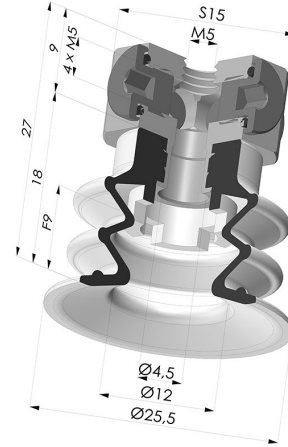

TECHNICAL INFORMATION

Arrow :	9 mm
Category :	With bellows
Contact lip diameter :	25 mm
Height (in mm) :	27
Horizontal force :	20 N
inner barrel diameter :	M5
Number of bellows :	2.5 Bellows
Range :	Suction cup
Series :	96
Shape :	2.5 Bellows
Vertical force :	10 N

Variants:

Variant reference:
96 25SL FM5BD

- Color: Red food-grade CE certification
- Matter: Silicone
- Shore Hardness: SH60

Variant reference:
96 25SLT FM5BD

- Color: Translucent
- CE food certified
- Matter: Silicone
- Shore Hardness: SH60

Variant reference:
96 25NI FM5BD

- Color: Black
- Matter: Nitrile
- Shore Hardness: SH50

Variant reference:
96 25NR FM5BD

- Color: Gray
- Matter: Natural rubber
- Shore Hardness: SH50

Related products:

Bellows Suction Cup 2.5 folds Series 96, Ø 25 mm