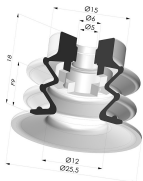

TECHNICAL INFORMATION

Arrow :	9 mm
Category :	With bellows
Contact lip diameter :	25 mm
Height (in mm) :	27
Horizontal force :	20 N
inner barrel diameter :	M5
Number of bellows :	2.5 Bellows
Range :	Suction cup
Series :	96
Shape :	2.5 Bellows
Vertical force :	10 N

Variant reference:
96 25NI FM5BD

- Color: Black
- Matter: Nitrile
- Shore Hardness: SH50

Variant reference:
96 25NR FM5BD

- Color: Gray
- Matter: Natural rubber
- Shore Hardness: SH50

Related products:

Bellows Suction Cup 2.5 folds Series 96, Ø 25 mm