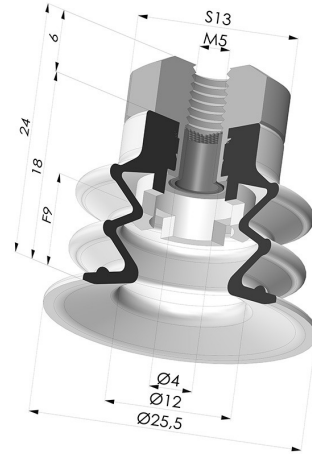

TECHNICAL INFORMATION

Arrow :	9 mm
Category :	With bellows
Contact lip diameter :	25 mm
Height (in mm) :	24
Horizontal force :	20 N
inner barrel diameter :	M5
Number of bellows :	2.5 Bellows
Range :	Suction cup
Series :	96
Shape :	2.5 Bellows
Vertical force :	10 N

Variants:

Variant reference:
96 25SL FM5F

- Color: Red food-grade CE certification
- Matter: Silicone
- Shore Hardness: SH60

Variant reference:
96 25SLT FM5F

- Color: Translucent
- CE food certified
- Matter: Silicone
- Shore Hardness: SH60

Variant reference:
96 25NI FM5F

- Color: Black
- Matter: Nitrile
- Shore Hardness: SH50

Variant reference:
96 25NR FM5F

- Color: Gray
- Matter: Natural rubber
- Shore Hardness: SH50

Related products:

Bellows Suction Cup 2.5 folds Series 96, Ø 25 mm

Product reference: 96 25-- A

Separable Female Fitting M5 - with Filter

Product reference: 9PM5-2-F