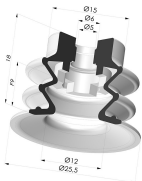

TECHNICAL INFORMATION

Arrow :	9 mm
Category :	With bellows
Contact lip diameter :	25 mm
Height (in mm) :	24
Horizontal force :	20 N
inner barrel diameter :	M5
Number of bellows :	2.5 Bellows
Range :	Suction cup
Series :	96
Shape :	2.5 Bellows
Vertical force :	10 N

Variant reference:
96 25NI FM5F

- Color: Black
- Matter: Nitrile
- Shore Hardness: SH50

Variant reference:
96 25NR FM5F

- Color: Gray
- Matter: Natural rubber
- Shore Hardness: SH50

Related products:

Bellows Suction Cup 2.5 folds Series 96, Ø 25 mm

Product reference: 96 25-- A

Separable Female Fitting M5 - with Filter

Product reference: 9PM5-2-F