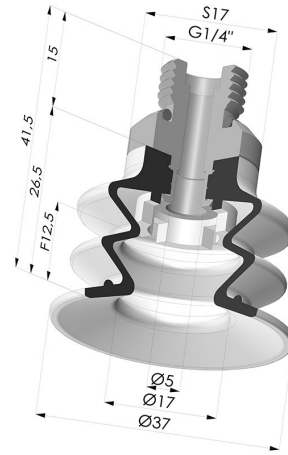

TECHNICAL INFORMATION

Arrow :	12.5 mm
Category :	With bellows
Contact lip diameter :	35 mm
Height (in mm) :	41.5
Horizontal force :	42 N
inner barrel diameter :	Male G1/4"
Number of bellows :	2.5 Bellows
Range :	Suction cup
Series :	96
Shape :	2.5 Bellows
Vertical force :	21 N

Variants:

Variant reference:
96 35SL 14D-2

- Color: Red food-grade CE certification
- Matter: Silicone
- Shore Hardness: SH60

Variant reference:
96 35SLT 14D-2

- Color: Translucent
- CE food certified
- Matter: Silicone
- Shore Hardness: SH60

Variant reference:
96 35NI 14D-2

- Color: Black
- Matter: Nitrile
- Shore Hardness: SH50

Variant reference:
96 35NR 14D-2

- Color: Gray
- Matter: Natural rubber
- Shore Hardness: SH50

Related products:

Bellows Suction Cup 2.5 folds Series 96, Ø 35 mm
 Product reference: 96 35-- A

Separable Male Fitting 1/4G
 Product reference: 9M14-2