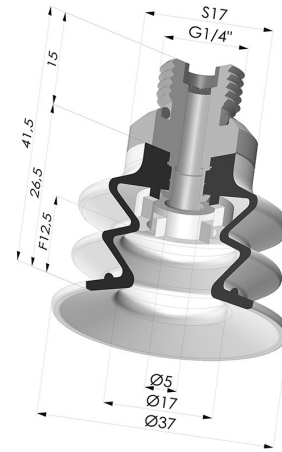

TECHNICAL INFORMATION

Arrow :	12.5 mm
Category :	With bellows
Contact lip diameter :	35 mm
Height (in mm) :	41.5
Horizontal force :	42 N
inner barrel diameter :	Male G1/4"
Number of bellows :	2.5 Bellows
Range :	Suction cup
Series :	96
Shape :	2.5 Bellows
Vertical force :	21 N

Variants:

Variant reference:
96 35SL 14D-2-F

- Color: Red food-grade CE certification
- Matter: Silicone
- Shore Hardness: SH60

Variant reference:
96 35SLT 14D-2-F

- Color: Translucent
- CE food certified
- Matter: Silicone
- Shore Hardness: SH60

Variant reference:
96 35NI 14D-2-F

- Color: Black
- Matter: Nitrile
- Shore Hardness: SH50

Variant reference:
96 35NR 14D-2-F

- Color: Gray
- Matter: Natural rubber
- Shore Hardness: SH50

Related products:

Bellows Suction Cup 2.5 folds Series 96, Ø 35 mm
 Product reference: 96 35-- A

Separable Male Fitting 1/4G - with Filter
 Product reference: 9M14-2-F