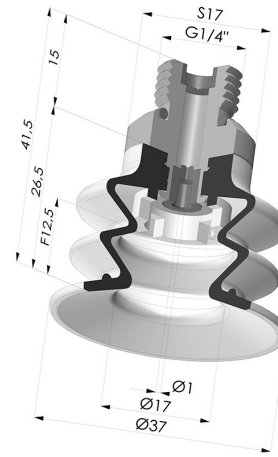

**TECHNICAL INFORMATION**

<b>Arrow :</b>	12.5 mm
<b>Category :</b>	With bellows
<b>Contact lip diameter :</b>	35 mm
<b>Height (in mm) :</b>	41.5
<b>Horizontal force :</b>	42 N
<b>inner barrel diameter :</b>	Male G1/4"
<b>Number of bellows :</b>	2.5 Bellows
<b>Range :</b>	Suction cup
<b>Series :</b>	96
<b>Shape :</b>	2.5 Bellows
<b>Vertical force :</b>	21 N

**Variants:**

Variant reference:  
**96 35SL 14D-2-GIC**

- Color: Red food-grade CE certification
- Matter: Silicone
- Shore Hardness: SH60

Variant reference:  
**96 35SLT 14D-2-GIC**

- Color: Translucent
- CE food certified
- Matter: Silicone
- Shore Hardness: SH60

Variant reference:  
**96 35NI 14D-2-GIC**

- Color: Black
- Matter: Nitrile
- Shore Hardness: SH50

Variant reference:  
**96 35NR 14D-2-GIC**

- Color: Gray
- Matter: Natural rubber
- Shore Hardness: SH50

**Related products:**

**Bellows Suction Cup 2.5 folds Series 96, Ø 35 mm**

Product reference: 96 35-- A

**Separable Male Fitting 1/4G - with Spray Nozzle**

Product reference: 9M14-2-GIC