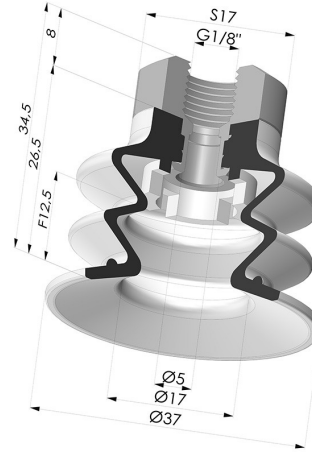

TECHNICAL INFORMATION

Arrow :	12.5 mm
Category :	With bellows
Contact lip diameter :	35 mm
Height (in mm) :	34.5
Horizontal force :	42 N
inner barrel diameter :	Female G1/8"
Number of bellows :	2.5 Bellows
Range :	Suction cup
Series :	96
Shape :	2.5 Bellows
Vertical force :	21 N

Variants:

Variant reference:
96 35SL 18D-2

- Color: Red food-grade CE certification
- Matter: Silicone
- Shore Hardness: SH60

Variant reference:
96 35SLT 18D-2

- Color: Translucent
- CE food certified
- Matter: Silicone
- Shore Hardness: SH60

Variant reference:
96 35NI 18D-2

- Color: Black
- Matter: Nitrile
- Shore Hardness: SH50

Variant reference:
96 35NR 18D-2

- Color: Gray
- Matter: Natural rubber
- Shore Hardness: SH50

Related products:

Bellows Suction Cup 2.5 folds Series 96, Ø 35 mm
 Product reference: 96 35-- A

Separable Female Fitting 1/8G
 Product reference: 9M18-2