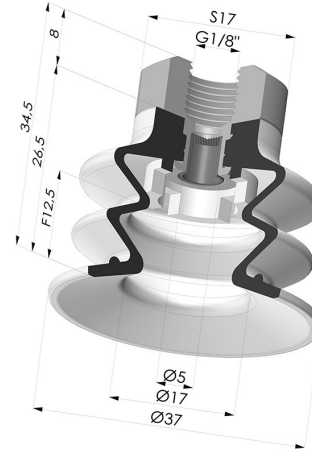

TECHNICAL INFORMATION

Arrow :	12.5 mm
Category :	With bellows
Contact lip diameter :	35 mm
Height (in mm) :	34.5
Horizontal force :	42 N
inner barrel diameter :	Female G1/8"
Number of bellows :	2.5 Bellows
Range :	Suction cup
Series :	96
Shape :	2.5 Bellows
Vertical force :	21 N

Variants:

Variant reference:
96 35SL 18D-2-F

- Color: Red food-grade CE certification
- Matter: Silicone
- Shore Hardness: SH60

Variant reference:
96 35SLT 18D-2-F

- Color: Translucent
- CE food certified
- Matter: Silicone
- Shore Hardness: SH60

Variant reference:
96 35NI 18D-2-F

- Color: Black
- Matter: Nitrile
- Shore Hardness: SH50

Variant reference:
96 35NR 18D-2-F

- Color: Gray
- Matter: Natural rubber
- Shore Hardness: SH50

Related products:

Bellows Suction Cup 2.5 folds Series 96, Ø 35 mm
 Product reference: 96 35-- A

Separable Female Fitting 1/8G - with Filter
 Product reference: 9M18-2-F