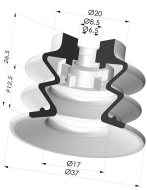

TECHNICAL INFORMATION

Arrow :	12.5 mm
Category :	With bellows
Contact lip diameter :	35 mm
Height (in mm) :	34.5
Horizontal force :	42 N
inner barrel diameter :	Female G1/8"
Number of bellows :	2.5 Bellows
Range :	Suction cup
Series :	96
Shape :	2.5 Bellows
Vertical force :	21 N

Variant reference:
96 35NI 18D-2-GIC

- Color: Black
- Matter: Nitrile
- Shore Hardness: SH50

Variant reference:
96 35NR 18D-2-GIC

- Color: Gray
- Matter: Natural rubber
- Shore Hardness: SH50

Related products:

Bellows Suction Cup 2.5 folds Series 96, Ø 35 mm

Product reference: 96 35-- A

Separable Female Fitting 1/8G - with Spray Nozzle

Product reference: 9M18-2-GIC