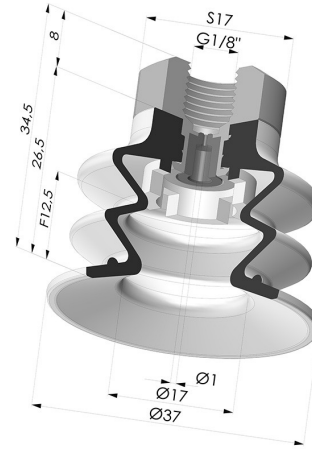

TECHNICAL INFORMATION

Arrow :	12.5 mm
Category :	With bellows
Contact lip diameter :	35 mm
Height (in mm) :	34.5
Horizontal force :	42 N
inner barrel diameter :	Female G1/8"
Number of bellows :	2.5 Bellows
Range :	Suction cup
Series :	96
Shape :	2.5 Bellows
Vertical force :	21 N

Variants:

Variant reference:
96 35SL 18D-2-GIC

- Color: Red food-grade CE certification
- Matter: Silicone
- Shore Hardness: SH60

Variant reference:
96 35SLT 18D-2-GIC

- Color: Translucent
- CE food certified
- Matter: Silicone
- Shore Hardness: SH60

Variant reference:
96 35NI 18D-2-GIC

- Color: Black
- Matter: Nitrile
- Shore Hardness: SH50

Variant reference:
96 35NR 18D-2-GIC

- Color: Gray
- Matter: Natural rubber
- Shore Hardness: SH50

Related products:

Bellows Suction Cup 2.5 folds Series 96, Ø 35 mm

Product reference: 96 35-- A

Separable Female Fitting 1/8G - with Spray Nozzle

Product reference: 9M18-2-GIC