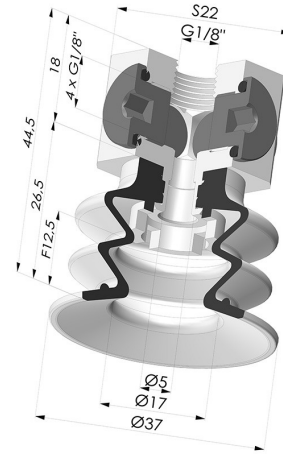

TECHNICAL INFORMATION

Arrow :	12.5 mm
Category :	With bellows
Contact lip diameter :	35 mm
Height (in mm) :	44.5
Horizontal force :	42 N
inner barrel diameter :	Female G1/8"
Number of bellows :	2.5 Bellows
Range :	Suction cup
Series :	96
Shape :	2.5 Bellows
Vertical force :	21 N

Variants:

Variant reference:
96 35SL 18D-3-BD

- Color: Red food-grade CE certification
- Matter: Silicone
- Shore Hardness: SH60

Variant reference:
96 35SLT 18D-3-BD

- Color: Translucent
- CE food certified
- Matter: Silicone
- Shore Hardness: SH60

Variant reference:
96 35NI 18D-3-BD

- Color: Black
- Matter: Nitrile
- Shore Hardness: SH50

Variant reference:
96 35NR 18D-3-BD

- Color: Gray
- Matter: Natural rubber
- Shore Hardness: SH50

Related products:

Bellows Suction Cup 2.5 folds Series 96, Ø 35 mm

Product reference: 96 35-- A

Separable Female Fitting 1/8G - with 5 Outputs

Product reference: 9M18-3