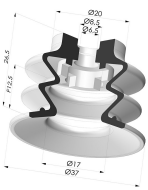

TECHNICAL INFORMATION

Arrow :	12.5 mm
Category :	With bellows
Contact lip diameter :	35 mm
Height (in mm) :	44.5
Horizontal force :	42 N
inner barrel diameter :	Female G1/8"
Number of bellows :	2.5 Bellows
Range :	Suction cup
Series :	96
Shape :	2.5 Bellows
Vertical force :	21 N

Variant reference:
96 35NI 18D-3-BD

- Color: Black
- Matter: Nitrile
- Shore Hardness: SH50

Variant reference:
96 35NR 18D-3-BD

- Color: Gray
- Matter: Natural rubber
- Shore Hardness: SH50

Related products:

Bellows Suction Cup 2.5 folds Series 96, Ø 35 mm

Product reference: 96 35-- A

Separable Female Fitting 1/8G - with 5 Outputs

Product reference: 9M18-3