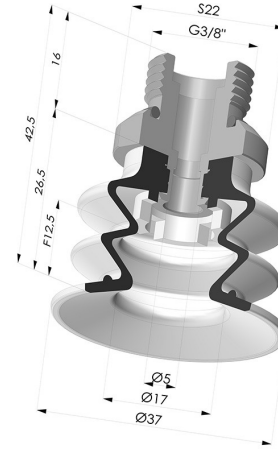

TECHNICAL INFORMATION

Arrow :	12.5 mm
Category :	With bellows
Contact lip diameter :	35 mm
Height (in mm) :	42.5
Horizontal force :	42 N
inner barrel diameter :	Male G3/8"
Number of bellows :	2.5 Bellows
Range :	Suction cup
Series :	96
Shape :	2.5 Bellows
Vertical force :	21 N

Variants:

Variant reference:
96 35SL 38D-2

- Color: Red food-grade CE certification
- Matter: Silicone
- Shore Hardness: SH60

Variant reference:
96 35SLT 38D-2

- Color: Translucent
- CE food certified
- Matter: Silicone
- Shore Hardness: SH60

Variant reference:
96 35NI 38D-2

- Color: Black
- Matter: Nitrile
- Shore Hardness: SH50

Variant reference:
96 35NR 38D-2

- Color: Gray
- Matter: Natural rubber
- Shore Hardness: SH50

Related products:

Bellows Suction Cup 2.5 folds Series 96, Ø 35 mm
 Product reference: 96 35-- A

Separable Male Fitting 3/8G
 Product reference: 9M38-2