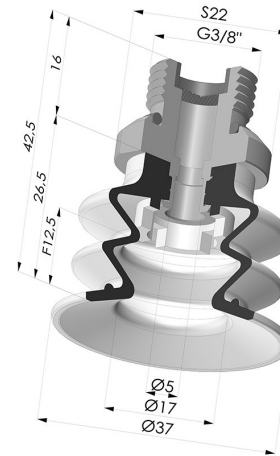

**TECHNICAL INFORMATION**

<b>Arrow :</b>	12.5 mm
<b>Category :</b>	With bellows
<b>Contact lip diameter :</b>	35 mm
<b>Height (in mm) :</b>	42.5
<b>Horizontal force :</b>	42 N
<b>inner barrel diameter :</b>	Male G3/8"
<b>Number of bellows :</b>	2.5 Bellows
<b>Range :</b>	Suction cup
<b>Series :</b>	96
<b>Shape :</b>	2.5 Bellows
<b>Vertical force :</b>	21 N

**Variants:**

Variant reference:  
**96 35SL 38D-2-F**

- Color: Red food-grade CE certification
- Matter: Silicone
- Shore Hardness: SH60

Variant reference:  
**96 35SLT 38D-2-F**

- Color: Translucent
- CE food certified
- Matter: Silicone
- Shore Hardness: SH60

Variant reference:  
**96 35NI 38D-2-F**

- Color: Black
- Matter: Nitrile
- Shore Hardness: SH50

Variant reference:  
**96 35NR 38D-2-F**

- Color: Gray
- Matter: Natural rubber
- Shore Hardness: SH50

**Related products:**

**Bellows Suction Cup 2.5 folds Series 96, Ø 35 mm**  
 Product reference: 96 35-- A

**Separable Male Fitting 3/8G - with Filter**  
 Product reference: 9M38-2-F