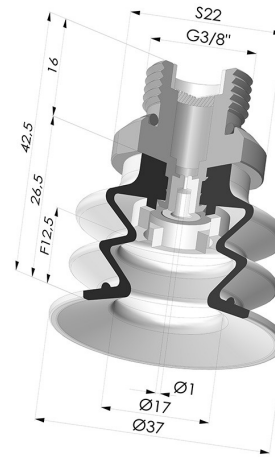

TECHNICAL INFORMATION

Arrow :	12.5 mm
Category :	With bellows
Contact lip diameter :	35 mm
Height (in mm) :	42.5
Horizontal force :	42 N
inner barrel diameter :	Male G3/8"
Number of bellows :	2.5 Bellows
Range :	Suction cup
Series :	96
Shape :	2.5 Bellows
Vertical force :	21 N

Variants:

Variant reference:
96 35SL 38D-2-GIC

- Color: Red food-grade CE certification
- Matter: Silicone
- Shore Hardness: SH60

Variant reference:
96 35SLT 38D-2-GIC

- Color: Translucent
- CE food certified
- Matter: Silicone
- Shore Hardness: SH60

Variant reference:
96 35NI 38D-2-GIC

- Color: Black
- Matter: Nitrile
- Shore Hardness: SH50

Variant reference:
96 35NR 38D-2-GIC

- Color: Gray
- Matter: Natural rubber
- Shore Hardness: SH50

Related products:

Bellows Suction Cup 2.5 folds Series 96, Ø 35 mm

Product reference: 96 35-- A

Separable Male Fitting 3/8G - with Spray Nozzle

Product reference: 9M38-2-GIC